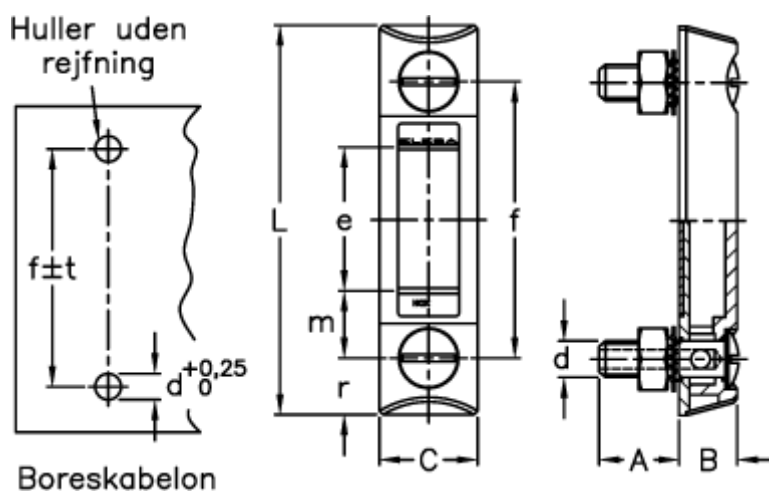

Article number: 2311011358

Description: E+G Column level indicator  
HCX.127/T-INOX

## Measures

A = 23

B = 18

C = 31

d = M12

e = 80

f = 127

L = 161

m = 23

Max tightening torque (Nm) = 12 to 15

r = 17.0

t = +/-0,5